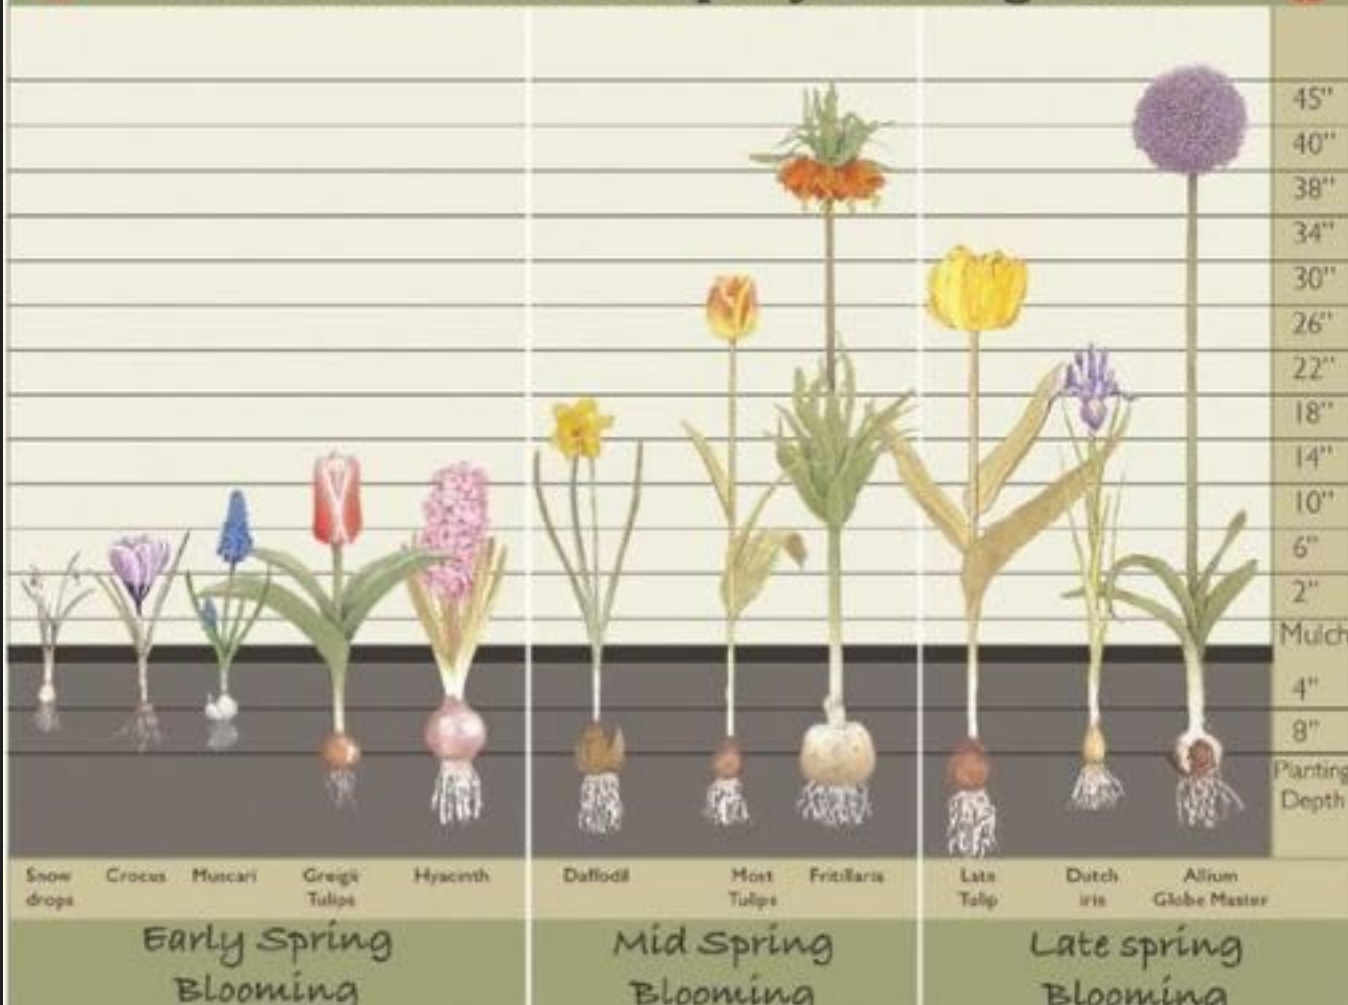

Netherland Bulb Company Planting Guide

Snow drops   Crocus   Muscari   Greige Tulips   Hyaenth

Daffodil   Most Tulips   Fritillaris

Late Tulip   Dutch iris   Allium Globe Master

Early Spring
Blooming

Mid Spring
Blooming

Late spring
Blooming