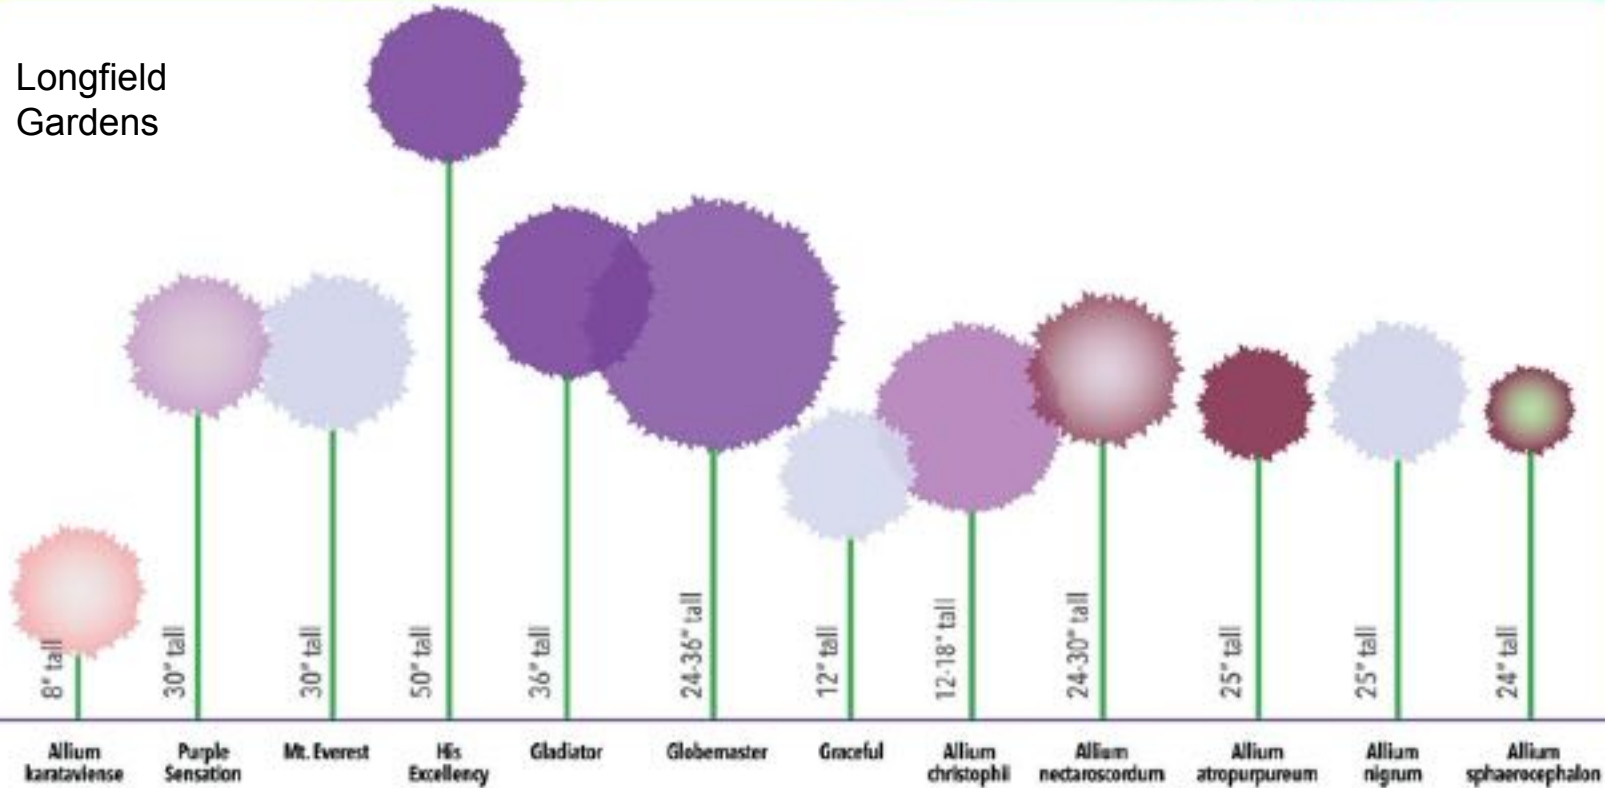

*".... and in his blood that  
the ground lay spill'd a  
purple flower sprung up,  
chequer's with white.  
Resembling well his pale  
cheeks and the blood  
which in round drops  
upon their whiteness  
stood."*

*Fritillaria meleagris*

*Allium* 'Millenium'

*Allium christophii*

*Allium* 'Globemaster'

# ALLIUMS | Bloom times and heights

LATE SPRING

EARLY SUMMER

Longfield  
Gardens

May

June

*Allium schubertii*

*Allium 'Globemaster' (Dried)*