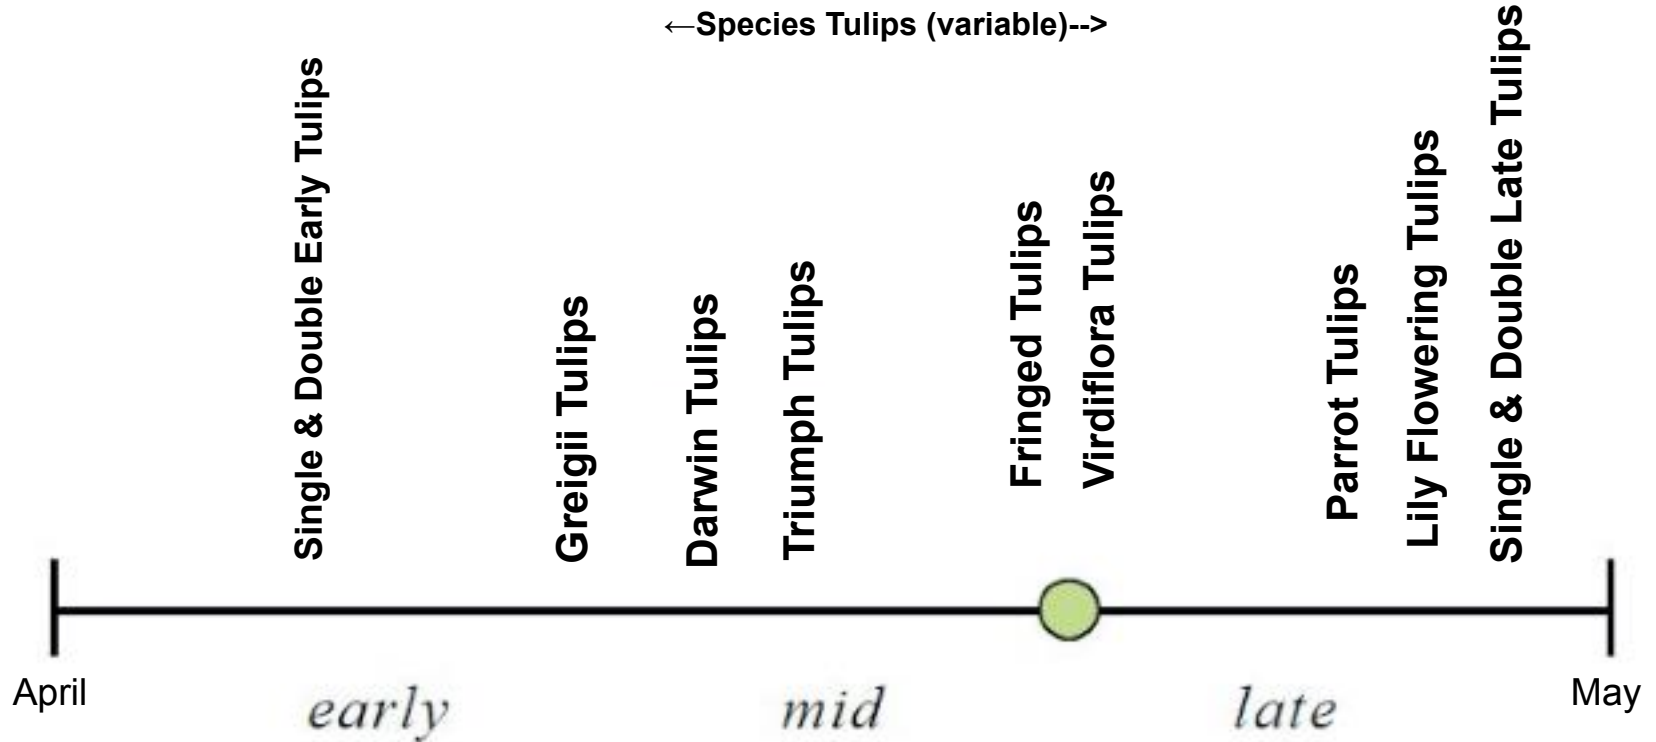

## The Design Process:

- Identify planting locations
- Prioritize bloom succession & color pallet
- Coordinate flower heights and texture
- All orders placed- Aug 1
- Bulbs arrive- Oct 31
- Planting ends- Nov 24

# Tulip Time Demystified